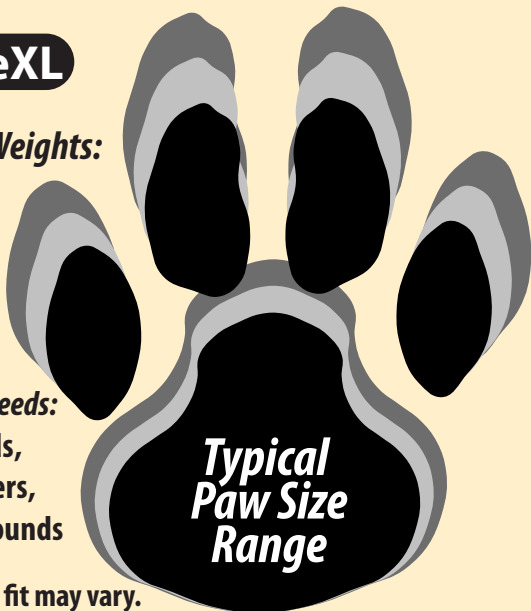

**SizeL**

*Typical Weights:*  
35-45kg

*Typical Breeds:*  
Labradors,  
Boxers, Pinchers

Individual fit may vary.

**SizeXXL**

*Typical Weights:*  
60-80kg

*Typical Breeds:*  
Great Dane,  
Burnese,  
Mountain Dog

Individual fit may vary.

**SizeXL**

*Typical Weights:*  
45-60kg

*Typical Breeds:*  
Shepherds,  
Rottweilers,  
Basset Hounds

Individual fit may vary.

**SizeXXXL**

*Typical Weight:*  
80kg +

*Typical Breeds:*  
St. Bernard,  
Bull Mastiff